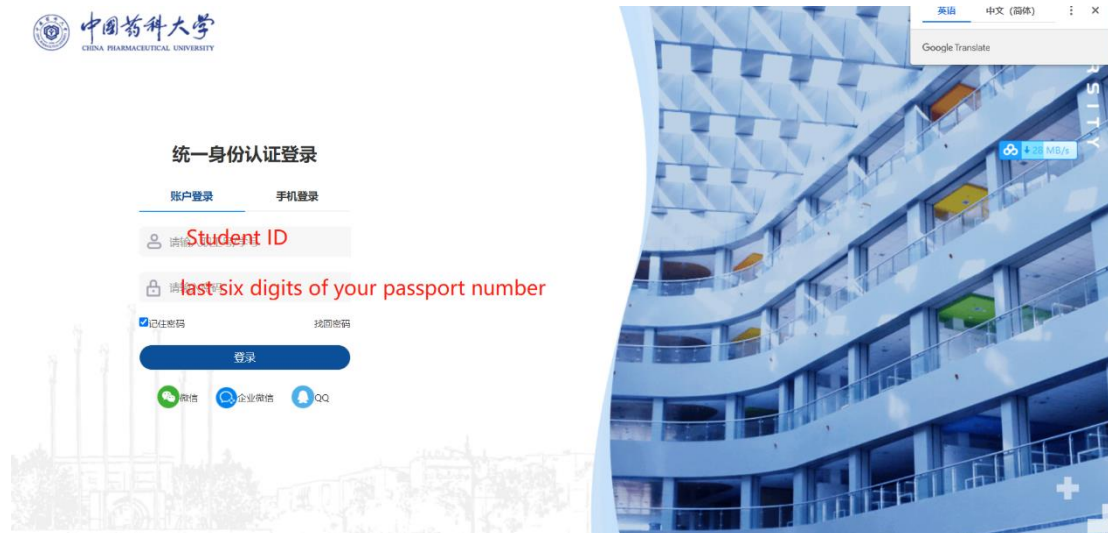

How to start your academic life at CPU

Part 1. Portal login

Step 1.

Click the link <https://www.cpu.edu.cn/>

Step 2.

Step 3.

Change the password.

Part 2. Online course platform login.