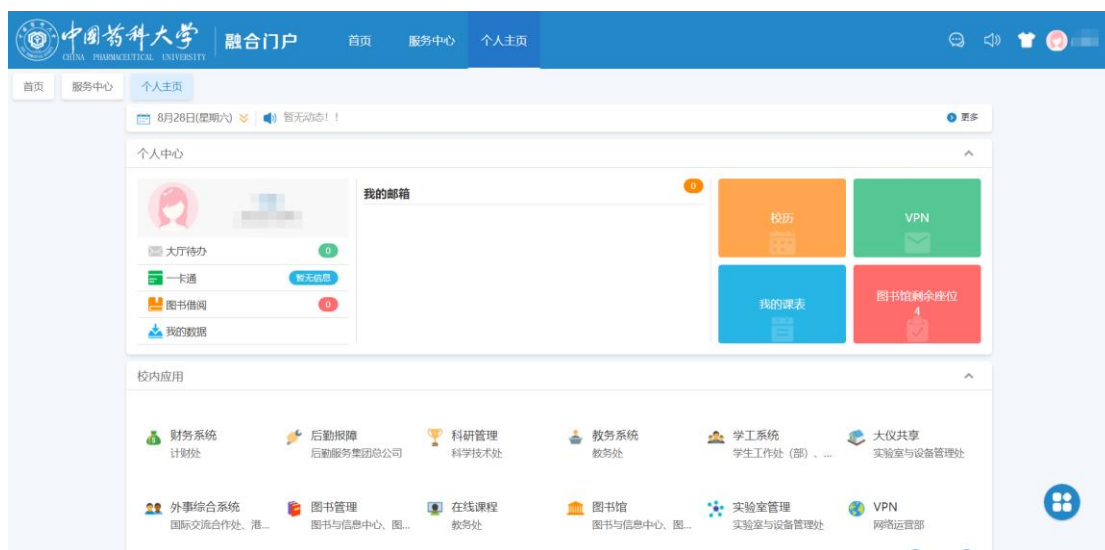

How to start your academic life at CPU

Part 1. Portal login

Step 1.

Click the link <https://www.cpu.edu.cn/>

Step 2.

Step 3.

Change the password.

Part 2. Online course platform login.

Bachelors & English-taught masters:

Step 1.

Click the link <http://cpu.fy.chaoxing.com/portal/>

Step 2.

Initial password is the last six digits of your passport number.

Chinese-taught Masters & ALL PhDs:

Step 1.