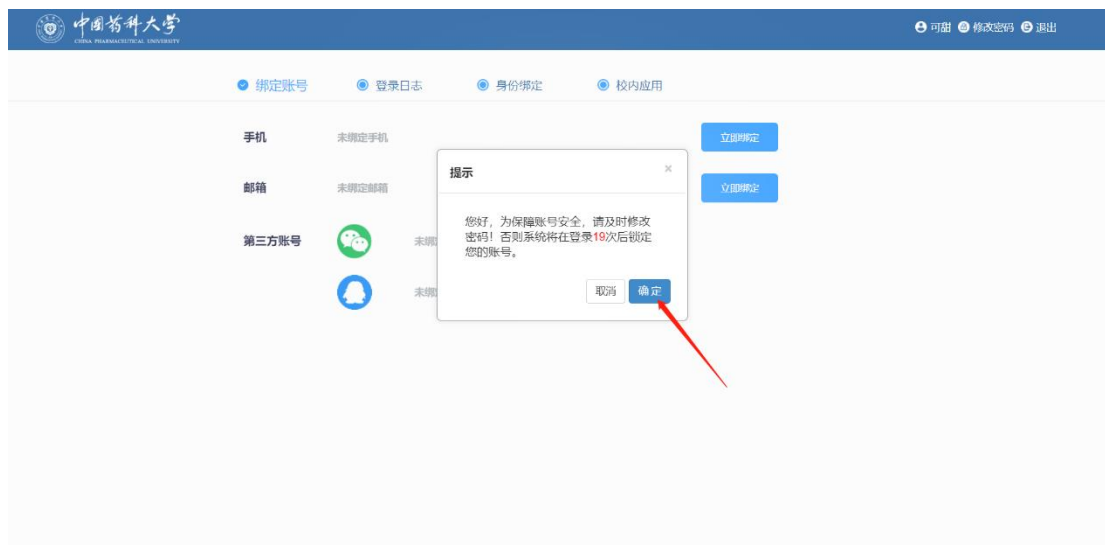

How to start your academic life at CPU

Part 1. Portal login

Step 1.

Click the link <https://www.cpu.edu.cn/>

Step 2.

Step 3.

Change the password.

Part 2. Online course platform login.

Bachelors & English-taught masters:

Step 1.

Click the link <http://cpu.fy.chaoxing.com/portal/>

Step 2.

Initial password is the last six digits of your passport number.

Chinese-taught Masters & ALL PhDs:

Step 1.