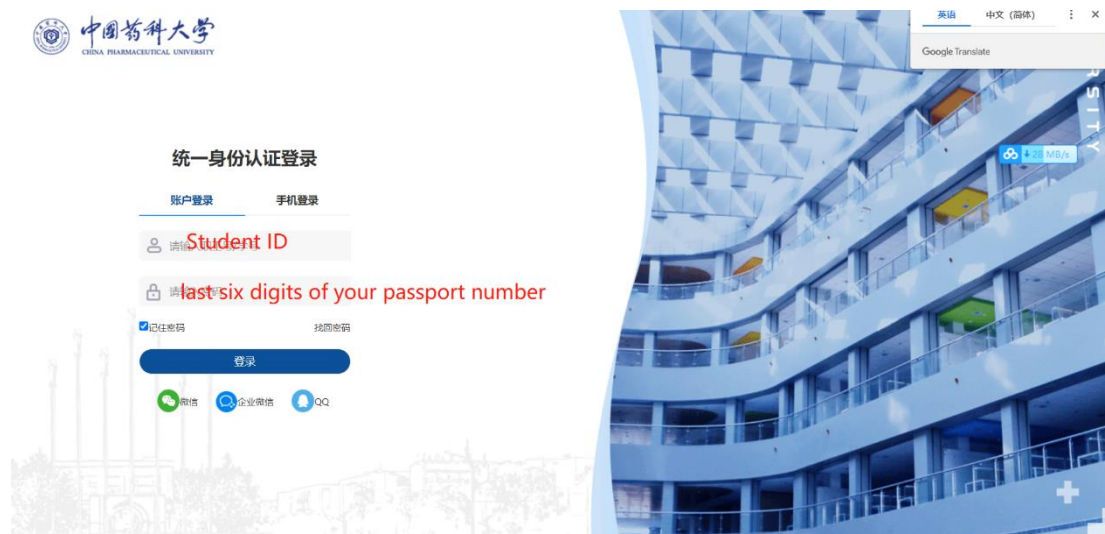

Bachelors & English-taught masters:

Step 1.

Click the link <http://cpu.fy.chaoxing.com/portal/>

Step 2.

Initial password is the last six digits of your passport number.

Chinese-taught Masters & ALL PhDs:

Step 1.