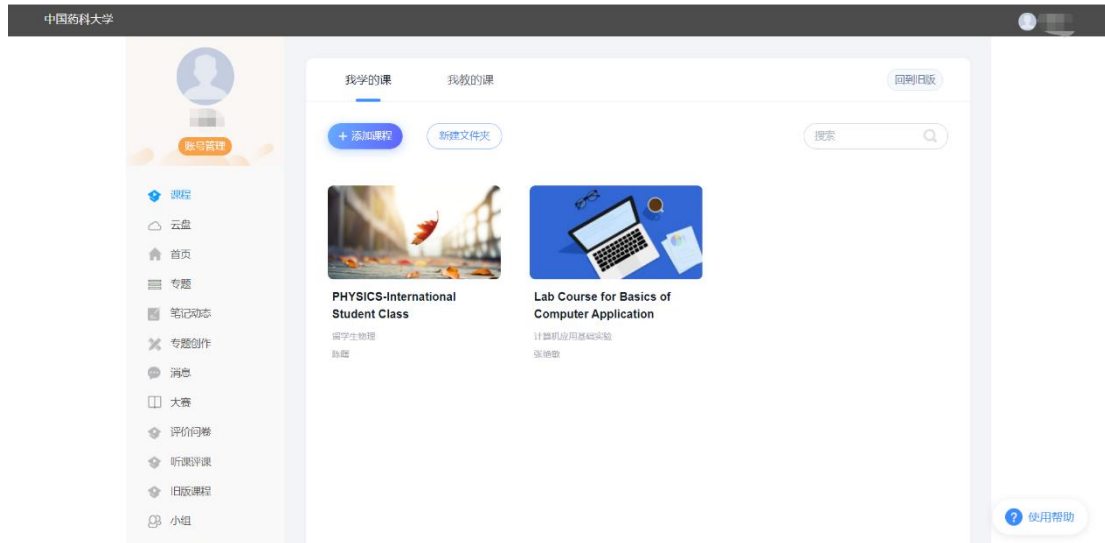

How to start your academic life at CPU

Part 1. Portal login

Step 1.

Click the link <https://www.cpu.edu.cn/>

Step 2.

Step 3.

Change the password.

Part 2. Online course platform login.

Bachelors & English-taught masters:

Step 1.

Click the link <http://cpu.fy.chaoxing.com/portal/>

Step 2.

Initial password is the last six digits of your passport number.

Chinese-taught Masters & ALL PhDs:

Step 1.